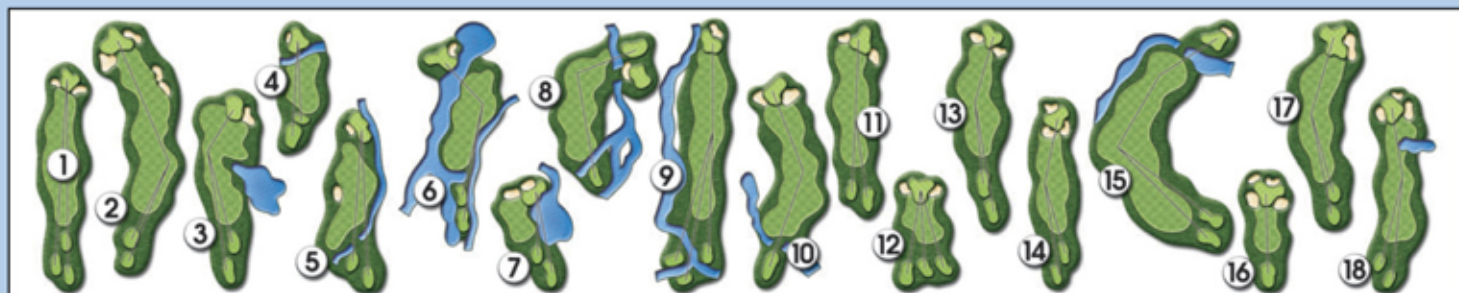

## USGA RULES GOVERN ALL PLAY

1. All players must register in Pro Shop prior to play.
2. Collared shirts must be worn at all times.
3. Soft spikes or tennis shoes only please.
4. White Stakes - Out of Bounds
5. Yellow Stakes - Water Penalty Area
6. Red Stakes - Lateral Penalty Area
7. Drop away from maintenance roads, cart paths, sprinkler heads and tree wells - one club length no nearer to hole.
8. Keep carts at least 60 feet from the tees and greens.
9. Allow faster players to play through.
10. No outside food or beverage allowed on golf course property.
11. All yardage markers are measured to the center of the green.

### Eagle Creek Golf Club

2742 Ben Pell Drive | Joplin, MO 64804  
Pro Shop: 417-623-5050 | Bar & Grill: 918-919-6825

Will Clark  
Superintendent

Branon Brown  
Golf Manager

EAGLE CREEK  
-GOLF CLUB-

2,000 of the newest slot machines  
Over 30 table games | 14-table live poker room  
6 dining options | 374 luxury rooms, pools and spa  
Over 15,000 sq. ft. of banquet and meeting space

# DOWNSTREAM CASINO RESORT

EAGLE CREEK  
-GOLF CLUB-

Hole	1	2	3	4	5	6	7	8	9	Out	I	10	11	12	13	14	15	16	17	18	In	Tot	Hcp	Net
To'h (Blue)	404	544	396	199	359	355	176	399	522	3354	N	372	402	187	406	434	527	151	438	382	3299	6653	70.2/121	
Ska (White)	375	528	384	177	342	336	133	390	509	3174	I	356	346	161	392	423	512	141	422	370	3123	6297	69.5/120	
Ma'hi-hi-eko' (Green)	351	429	367	159	329	298	119	372	457	2881	T	337	331	142	374	399	486	124	409	361	2963	5844	68.1/112	
Men's Par	4	5	4	3	4	4	3	4	5	36	A	4	4	3	4	4	5	3	4	4	35	71		
Handicap	9	7	3	13	15	5	17	1	11		L	8	12	14	6	2	16	18	4	10				
Handicap	9	1	7	15	13	11	17	3	5			8	14	16	10	6	2	18	4	12				
Ladies' Par	4	5	4	3	4	4	3	4	5	36		4	4	3	5	5	5	3	5	4	38	74		
Zhee'-te'h (Red)	294	354	319	125	270	214	101	303	439	2419		264	325	117	349	390	415	116	379	333	2688	5107	70.4/122	